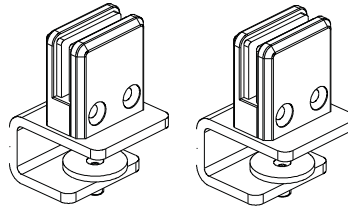

(w x h x d in cm)

110/130 x 60 x 0,5

110/130 x 80 x 0,5

110/130 x 100 x 0,5

Customised sizes available on request!

System overview

Foot options (set)

For on-desk installation  
(1.9 cm or 2.5 cm)