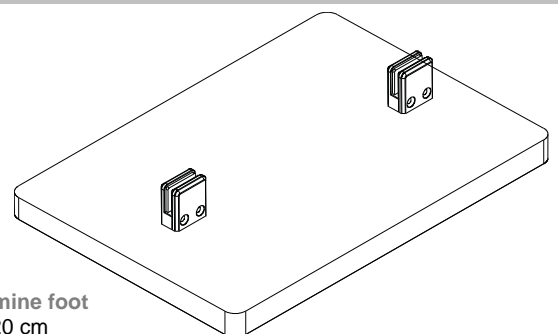

WINEA x

WINEA SONIC

Ceiling suspension

(Length 200 cm)

For installing the ceiling suspension, please check the condition of the ceiling on-site and choose screws and dowels accordingly.

Freestanding

Metal foot  
20 x 5 cm

## On-desk

Dimensions (w x h in cm)	80 x 80	90 x 80	120 x 80	140 x 80	160 x 80	180 x 80	200 x 80
--------------------------	---------	---------	----------	----------	----------	----------	----------

SBAP800800E	SBAP900800E	SBAP1200800E	SBAP1400800E	SBAP1600800E	SBAP1800800E	SBAP2000800E
PG A						
PG M						