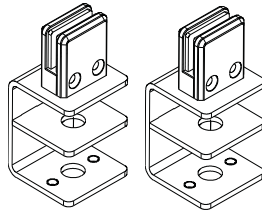

For mounting to desk leas

(WINEA ECO, WINEA PRO, WINEA FLOW, WINEA STARTUP)

WINEA PRO