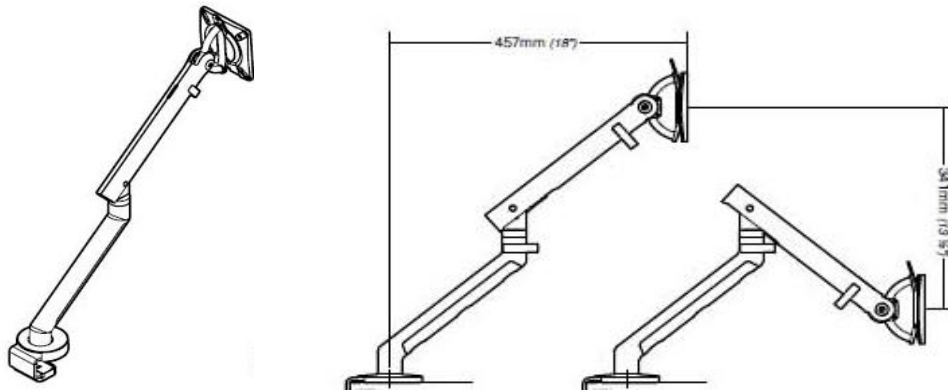

	Order no.	Colour	Lift. cap.	Price
Flo flatscreen arm with clamp for desktop thickness 1.2 - 2.5 cm	HW HOD013003	white, black or silver	3 - 9 kg	
Flo flatscreen arm with clamp for desktop thickness 1.3 - 7.1 cm	HW HOD013001	white, black or silver	3 - 9 kg	
Flo flatscreen arm for fixation at the desktop, bore with d 1.2 cm necessary	HW HOD013002	white, black or silver	3 - 9 kg	

Flo flatscreen arm for installation in WINEA PRO or WINEA ECO integrated rail

HW HOD013002FU

white, black or silver

3 - 9 kg

Flo flatscreen arm for installation in WINEA SINUS organisation rail

HW HOD013004

white, black or silver

3 - 9 kg

Flo flatscreen with short arm

HW HOD013005

white, black or silver

3 - 9 kg

Accessories for Flo or Flo Plus

Flo I-Pad Holder