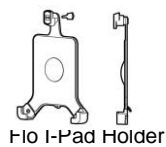

white, black or silver

3 - 9 kg

Flo flatscreen with short arm

HW HOD013005

white, black or silver

3 - 9 kg

Accessories for Flo or Flo Plus

Flo I-Pad Holder