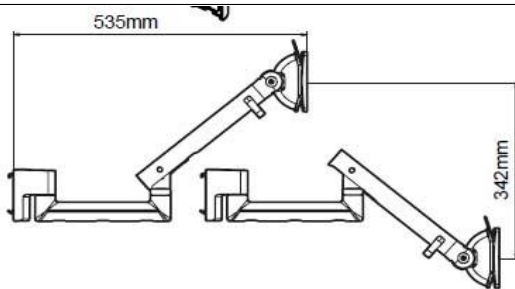

Flo flatscreen arm for installation in WINEA SINUS organisation rail

HW HOD013004

white, black or silver

3 - 9 kg

Flo flatscreen with short arm

HW HOD013005

white, black or silver

3 - 9 kg

Accessories for Flo or Flo Plus

Flo I-Pad Holder

HW HOIPM001001

white or silver

1.3 kg

Flo laptop holder with adjustable arms for different laptop thicknesses

HW HOLAP001

white or silver

1,75 kg

Thin Client - holder, for assembly between flatscreen and the flatscreen arm Flo

HW HOT001S

black

0,6 kg