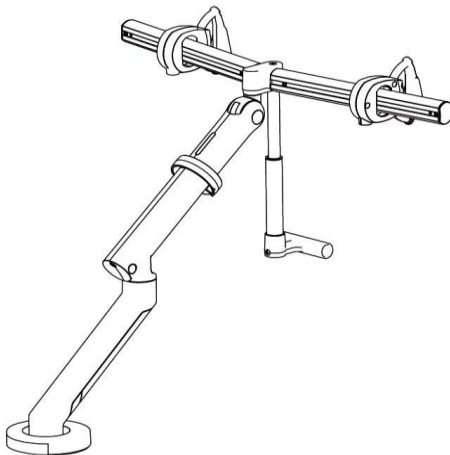

	Order no.	Colour	Lift. cap.	Price
Flo flatscreen arm with clamp for desktop thickness 1.2 - 2.5 cm	HW HOD013003	white, black or silver	3 - 9 kg	
Flo flatscreen arm with clamp for desktop thickness 1.3 - 7.1 cm	HW HOD013001	white, black or silver	3 - 9 kg	
Flo flatscreen arm for fixation at the desktop, bore with d 1.2 cm necessary	HW HOD013002	white, black or silver	3 - 9 kg	

white, black or silver

3 - 9 kg

Flo flatscreen with short arm

HW HOD013005

white, black or silver

3 - 9 kg

Accessories for Flo or Flo Plus

Flo I-Pad Holder

HW HOT001S

black

0,6 kg

Flo Plus Single

	Order no.	Colour	Lift. cap.	Price
Flo Plus flatscreen arm with clamp for desktop thickness 1.2 - 2.5 cm	HW HOD026003SHM	white, black	6 - 18 kg	
Flo Plus flatscreen arm with clamp for desktop thickness 0,6 - 7.5 cm	HW HOD026001SHM	white, black	6 - 18 kg	

Flo Plus Dual

	Order no.	Colour	Lift. cap.	Price
Flo Plus flatscreen arm with holder for two flatscreens (max. diagonal 24") and clamp for desktop thickness 1.2 - 2.5 cm	HW HOD026003DMB	white, black	6 - 18 kg	
Flo Plus flatscreen arm with holder for two flatscreens (max. diagonal 24") and clamp for desktop thickness 0,6 - 7.5 cm	HW HOD026001DMB	white, black	6 - 18 kg	