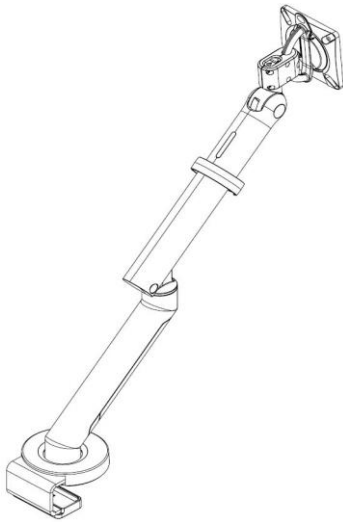

white, black or silver

3 - 9 kg

Flo flatscreen with short arm

HW HOD013005

white, black or silver

3 - 9 kg

Accessories for Flo or Flo Plus

Flo I-Pad Holder

HW HOIPM001001

white or silver

1.3 kg

Flo laptop holder with adjustable arms for different laptop thicknesses

HW HOLAP001

white or silver

1,75 kg

Thin Client - holder, for assembly between flatscreen and the flatscreen arm Flo

HW HOT001S

black

0,6 kg

Flo Plus Single

	Order no.	Colour	Lift. cap.	Price
Flo Plus flatscreen arm with clamp for desktop thickness 1.2 - 2.5 cm	HW HOD026003SHM	white, black	6 - 18 kg	
Flo Plus flatscreen arm with clamp for desktop thickness 0,6 - 7.5 cm	HW HOD026001SHM	white, black	6 - 18 kg	

Flo Plus Dual

	Order no.	Colour	Lift. cap.	Price
Flo Plus flatscreen arm with holder for two flatscreens (max. diagonal 24") and clamp for desktop thickness 1.2 - 2.5 cm	HW HOD026003DMB	white, black	6 - 18 kg	
Flo Plus flatscreen arm with holder for two flatscreens (max. diagonal 24") and clamp for desktop thickness 0,6 - 7.5 cm	HW HOD026001DMB	white, black	6 - 18 kg	